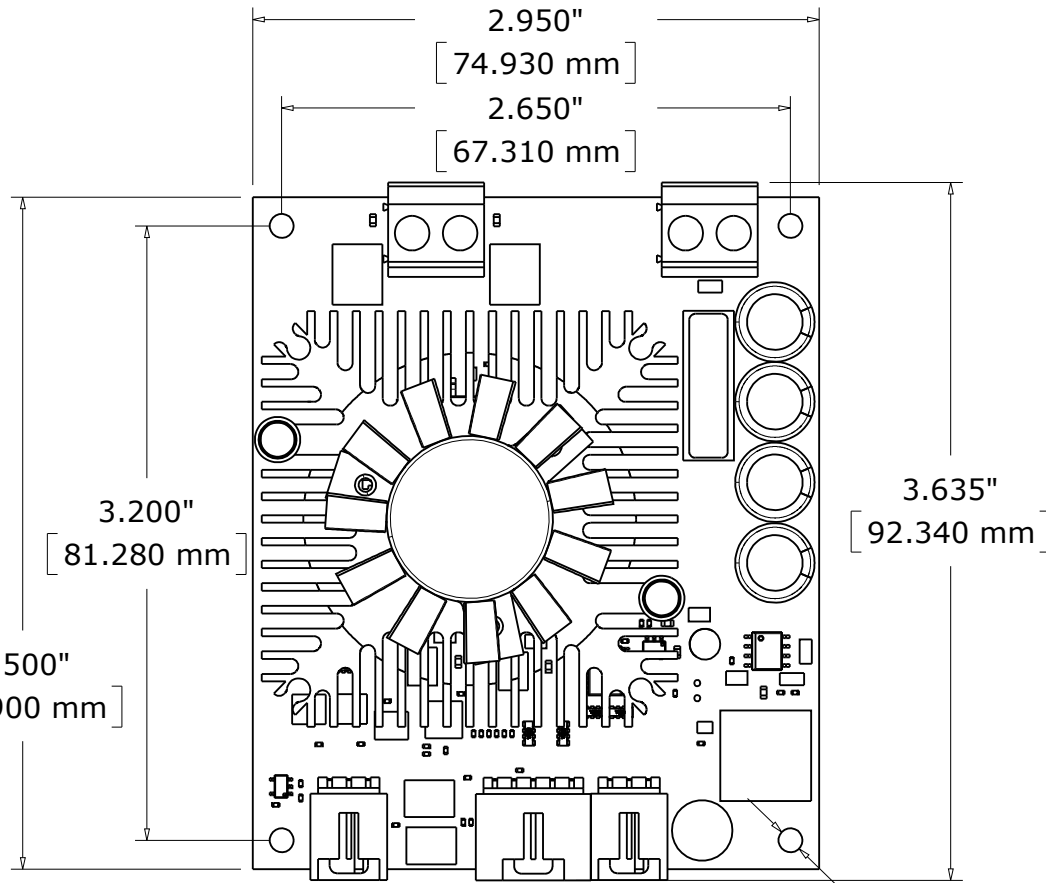

DCC1000_0 Mechanical Drawing

Ø.125"
[Ø3.175 mm]

DCC1000_0 Enclosure Mechanical Drawing