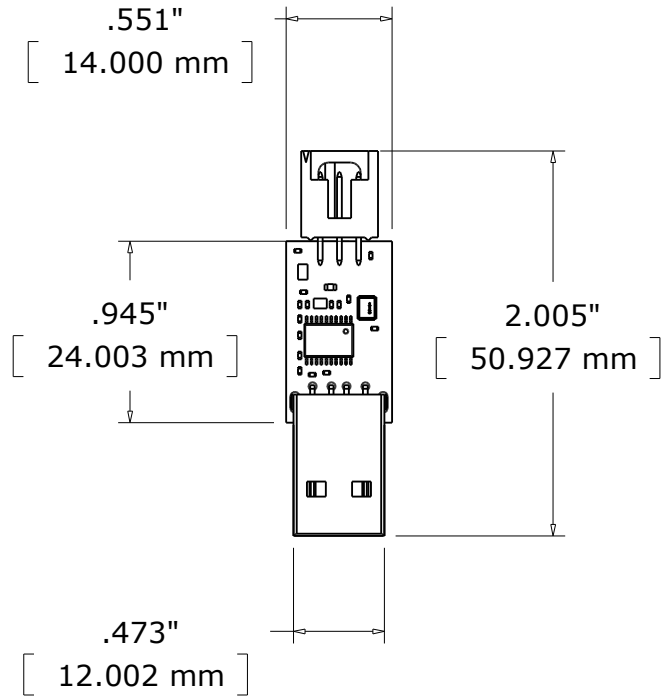

HUB0007_0 Mechanical Drawing

HUB0007_0 Enclosure Mechanical Drawing

$.330''$
[8.391 mm]