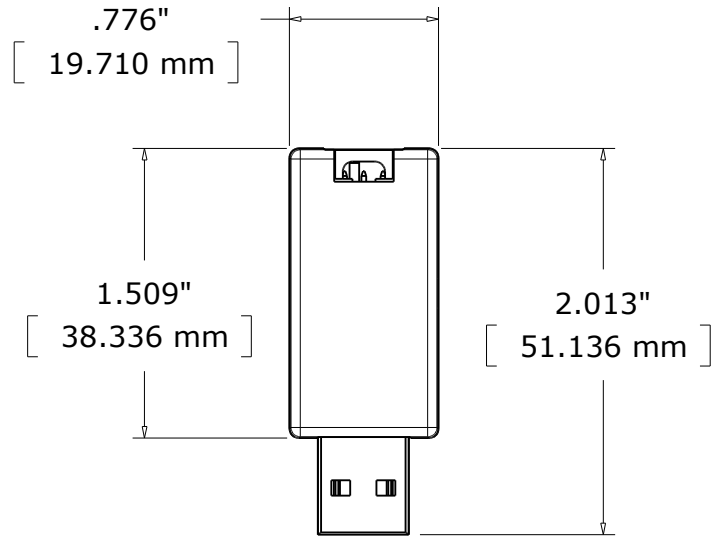

HUB0007_0 Mechanical Drawing

HUB0007_0 Enclosure Mechanical Drawing

$.330''$
[8.391 mm]