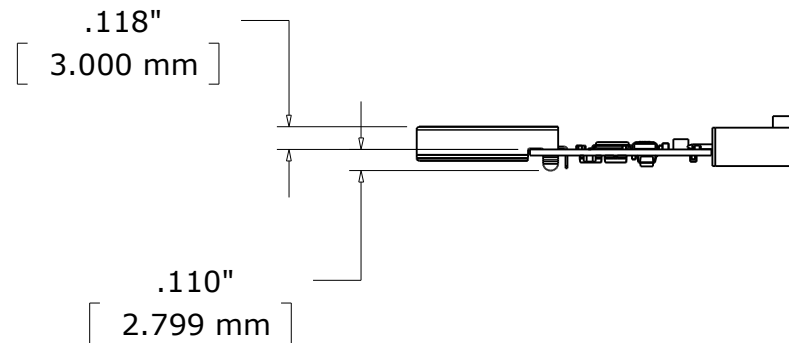

HUB0007_0 Mechanical Drawing

HUB0007_0 Enclosure Mechanical Drawing

$.330''$
[8.391 mm]